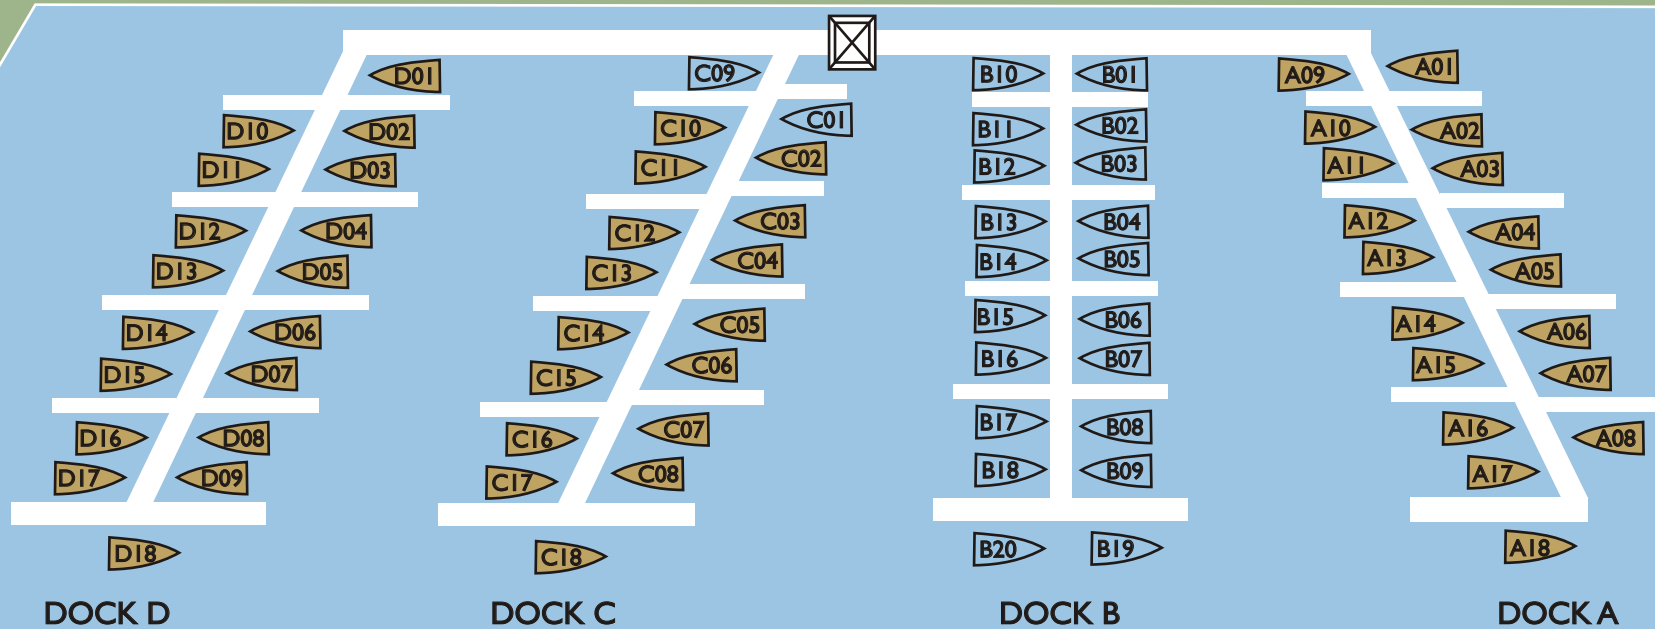

35' to 120' deepwater wet slips  
 Naturally protected basin  
 Concrete "fixed" docks  
 Restaurants & spa discounts  
 Yacht Club events  
 Walking distance to city activities  
 Heated pool & hot tub  
 Complimentary valet parking

ST. PETERSBURG, FLORIDA

727.824.8041  
 www.VinoyClub.com

Secure key card access to docks  
 24-hour security  
 WIFI & cable service  
 Dockside valet  
 Clean Marina Facility designation  
 Meeting rooms  
 Exclusive grill & entertaining area  
 Fitness facilities

5TH AVENUE

VINOY BASIN

SLIP NUMBER	BOAT SIZE	BEAM	SLIP COUNT
A09, A10, B01	35'	17'	3
A11, B02, B03, B10-B12, C01, D10, D11	40'	18'	9
A01, A08, A12, B04, B05, B13, B14, C02, C03, C09, D01	45'	19'	11
A02-A07, A13-A15, B06, B07, B15, B16, C04-C06, C10-C17, D02-D09, D12-D17	50'	20'	38
A16, A17, B08, B09, B17, B18, B19, B20, C07, C08	60'	23'	10
A18	80'		1
C18, D18	120'		2